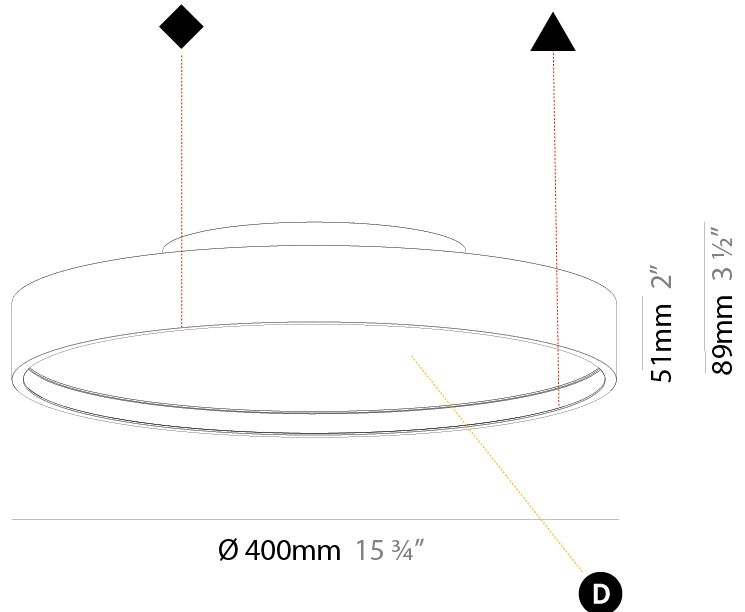

1. To build a product code in our configurator select the specify button on the base model # product page
2. To build a manual product code on this datasheet choose from the options listed below in blue font and add the suffix to the base model #

GENERAL

Series: Sign Diva
Subseries: Sign Diva Korona
Brand: Prolicht
Division: Architectural
Mounting Type: Surface
Mounting Location: Ceiling
Subcategory: Ambient

PHYSICAL

Shape: Round
Diameter (mm): 400
Diameter (in): 15 3/4
Height (mm): 89
Height (in): 3 1/2
Light Distribution: Direct
Weight (kg): 2.636
Weight (lbs): 5.811

Diffuser: [PMMA - Opal/Micro-Prism/Sparkling Secret/Vintage Industrial](#)
Fixture Finish: [SSR / BKV / CWI / CRY / HAB / UFT / ITA / RUA / FTG / MYG / LOD / PUS / FRO / FUP / KIA / POP / BLS / SPG / MEY / GOH / GUM / CHC / COM / ABZ / JAG / OBR / MOS / ROR](#)
Fixture Material: Extruded Aluminum / Steel

ELECTRICAL

Lamp Type: LED (Zhaga Standard)
Input Wattage (W): 19.8
Total Output Wattage (W): 16
Dimming: [Tri-Mode (Non-Dimming and Phase Dimming (120Vac only) and 0-10V Dimming)](#)
Driver Included: Yes
Driver Location: Integrated
Driver Type: Constant Current - Universal
Driver Class: Class 2
Input Voltage (V): 120 - 277
Constant Current (MA): 500

LED

Color Temperature (°K): [3000 / 3500 / 4000](#)
Max. Delivered Lumen (lm): 2260 / 2293 / 2340
CRI: >90 CRI
Lamp Life (hrs): 50000

OPTICAL

RATINGS AND CERTIFICATIONS

Certified By: Certified for North American Standards
IP rating: IP20